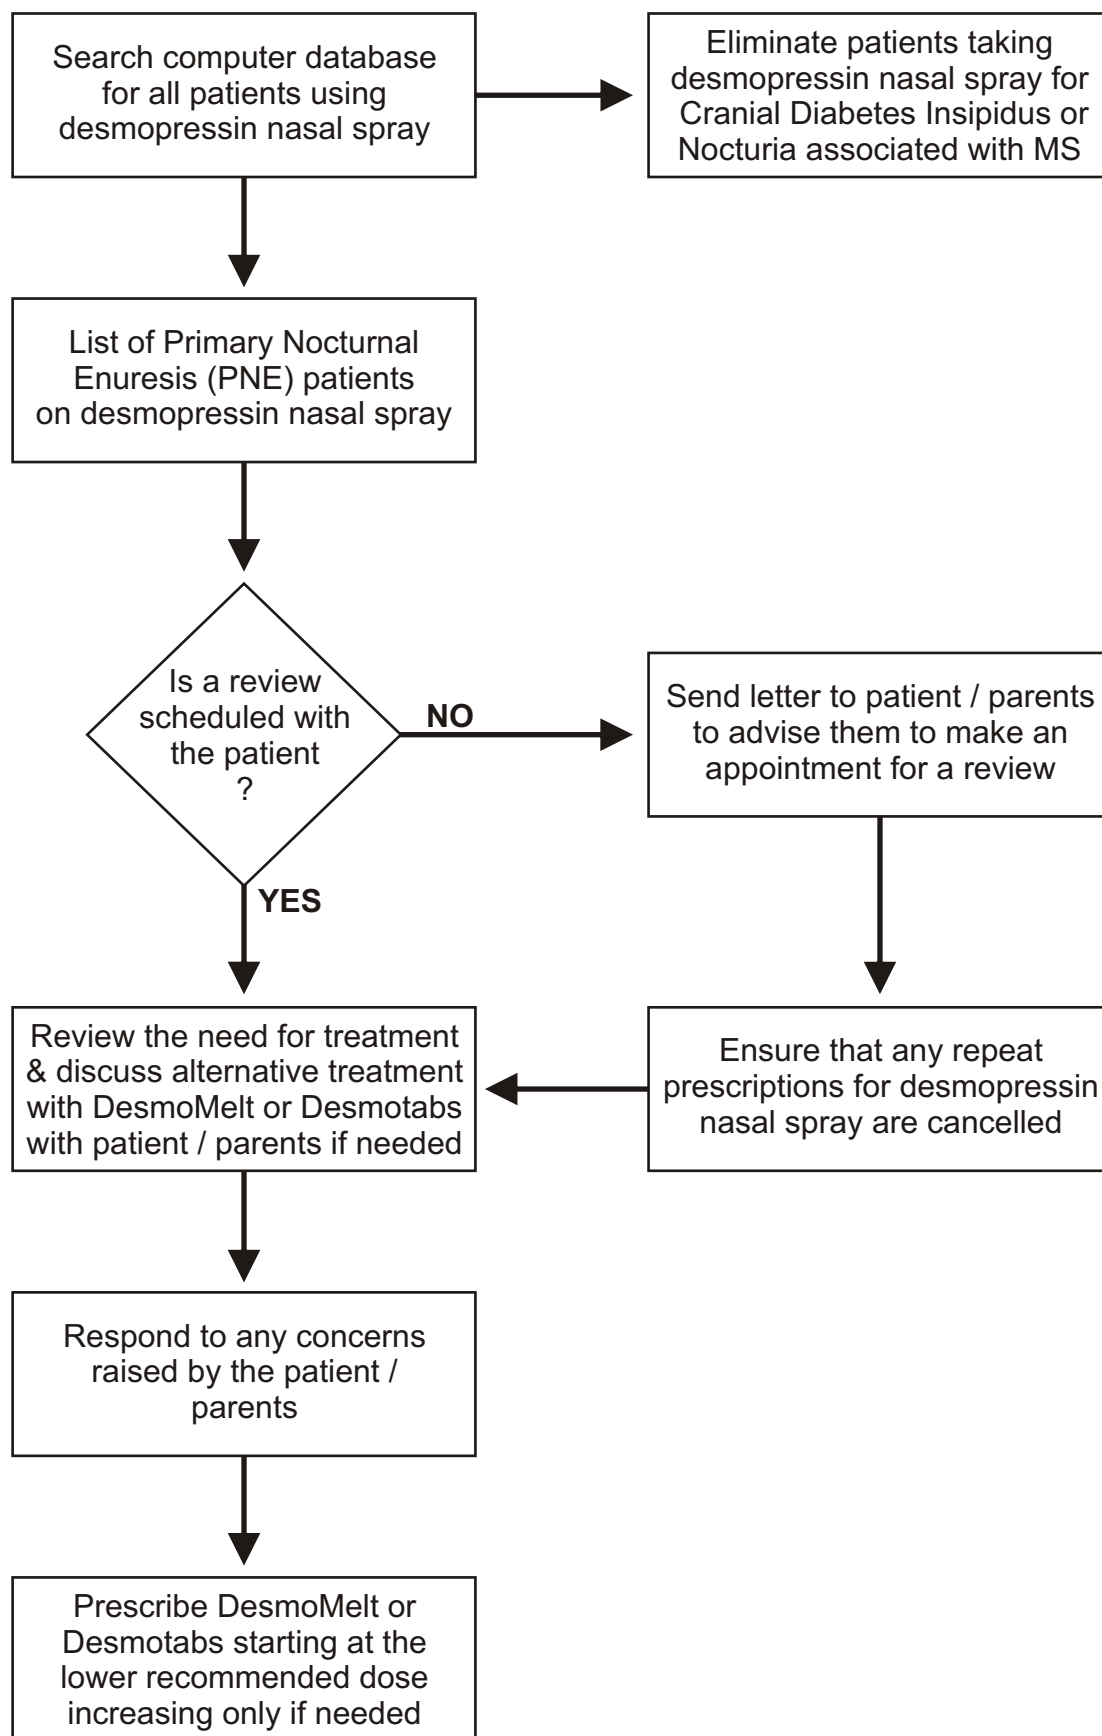

# Desmopressin Treatment Review Flow Chart

Please ensure that PNE is deleted on your practice computer for all desmopressin nasal spray products including Desmospray